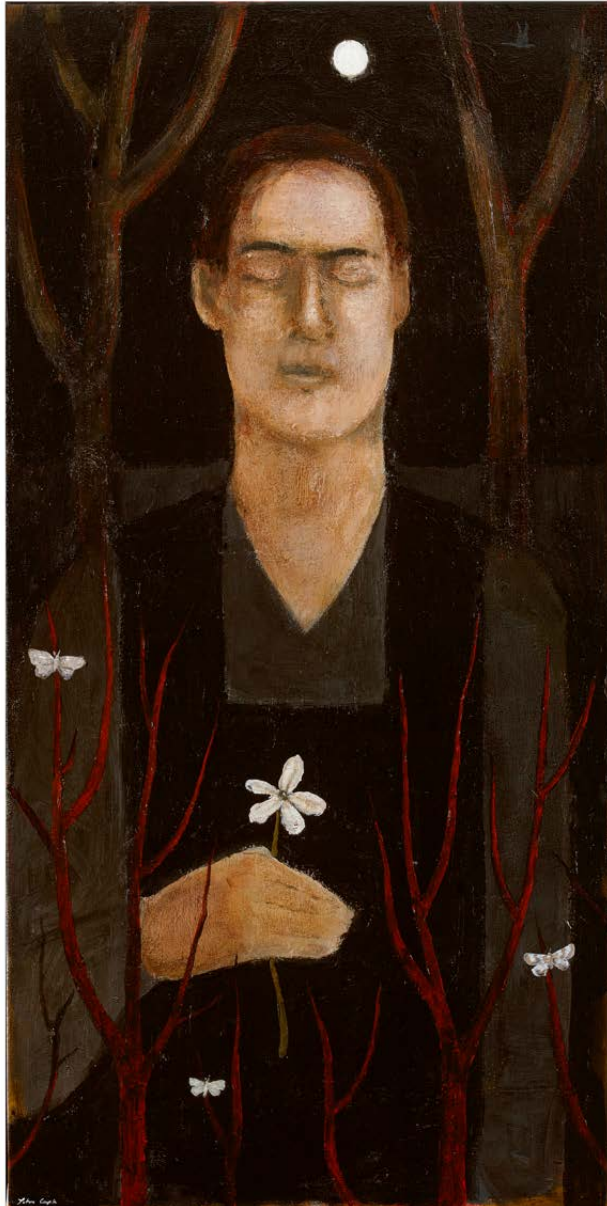

(ABOVE) cat 37. Melancholy Loneliness, 2017
acrylic on linen on board, 7 x 9½ ins, 18 x 24 cms

I hoped to produce a series of paintings which would explore a relationship to both nature and mystery. In a world in which we can feel increasingly disenchanting from the earth, I wanted to think about the search for re-enchantment and a simpler wildness within us. It is perhaps that small wilderness within that shapes our relationship to the macrocosm, and so ultimately shapes the world we live in. I looked to poetry hoping to find insight and was immediately drawn to Queen Mab by Percy Shelley. A visionary poem, seen as revolutionary when it was published, the importance of nature remains at the very heart of Queen Mab throughout its length. It describes for me a nature that is at once both simple and profound, pragmatic and mysterious, where hope is a fragile beauty that we each hold within our hands.

John Caple 2017

*There the wide forest scene,
Rude in the uncultivated loveliness
Of gardens long run wild, -
Seems, to the unwilling sojourner whose steps
Chance in that desert has delayed,
Thus to have stood since earth was what it is.*

cat 28. Here is the Fitting Temple
acrylic on linen on board, 8 x 12 ins, 20 x 30.5 cms

1. Moon Village *
acrylic on canvas, 55 x 44 ins, 140 x 111 cms

2. The Tower *
acrylic on canvas, 32 x 44 ins, 81 x 111 cms

3. Dark Forest *
acrylic on canvas, 32 x 28 ins, 81 x 71 cms

4. Shady Woods and White Cottages *
acrylic on canvas, 28 x 32 ins, 71 x 81 cms

5. Mab and Ianthe *
acrylic on canvas, 44 x 32 ins, 111 x 81 cms