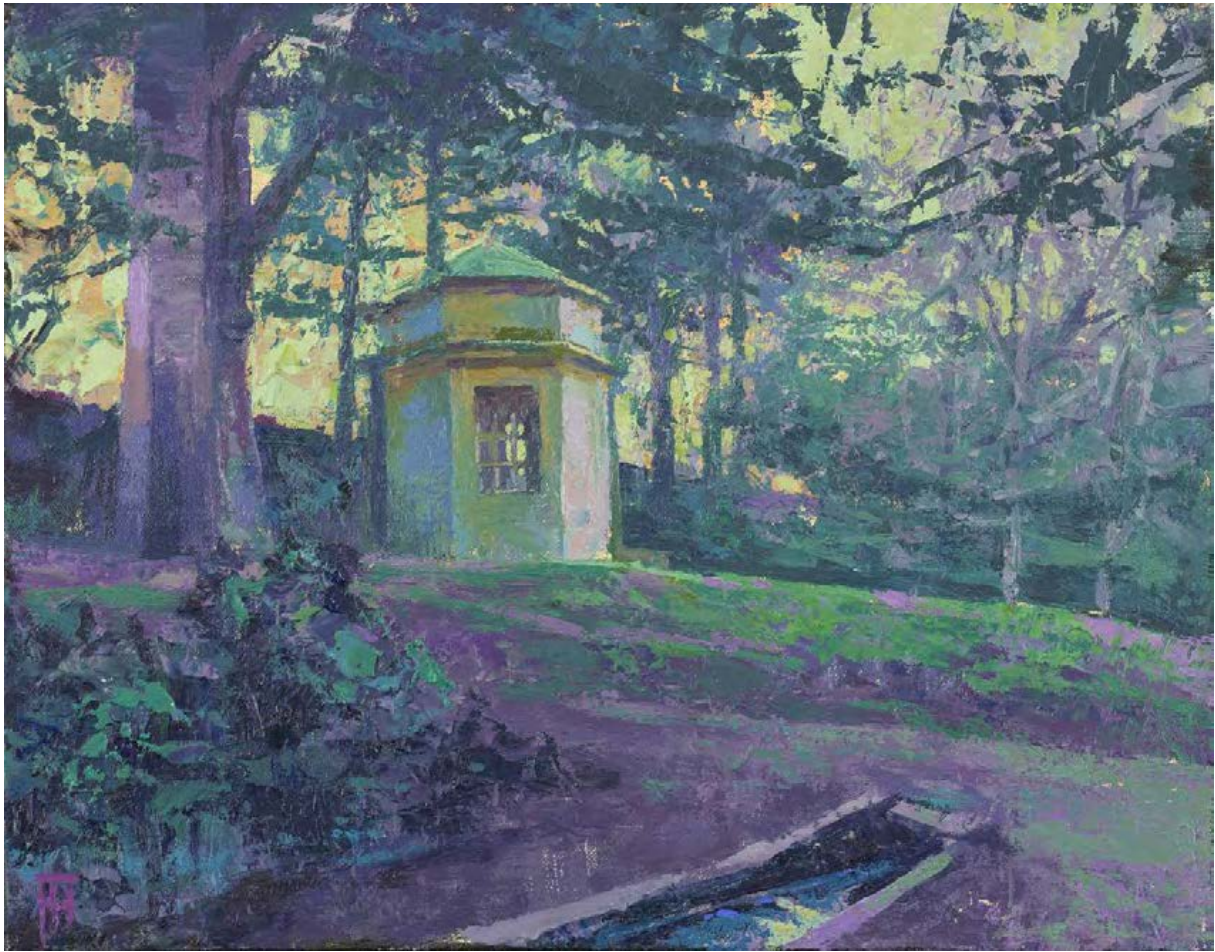

Francis Hamel

73. *The Watery Walk V*, 2021

Oil on linen, 7 $\frac{7}{8}$ x 9 $\frac{3}{4}$ ins (20 x 25 cms)

John Martin Gallery