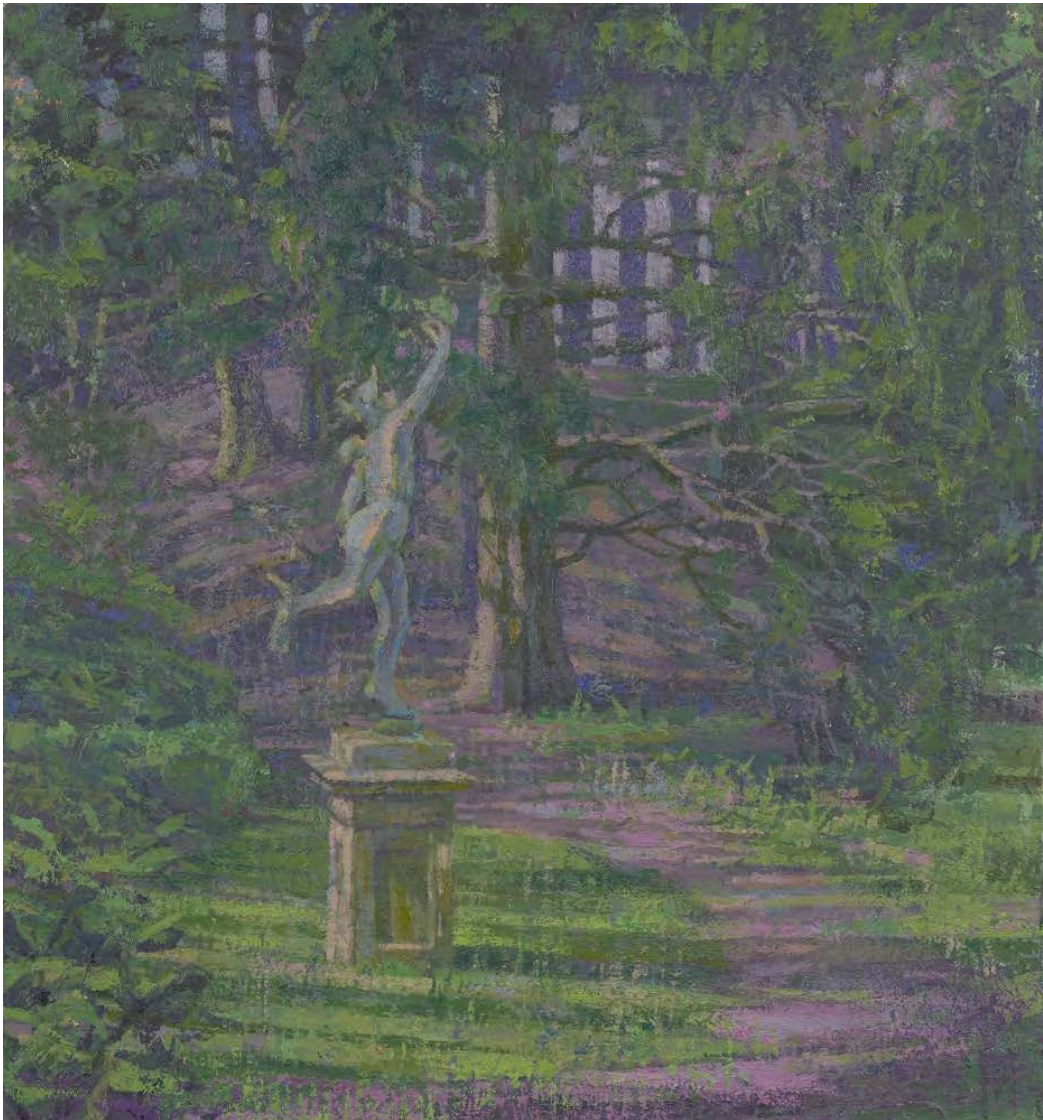

33. Longhorns in the Buttercups, 2021

Oil on linen, 12 1/8 x 15 3/8 ins (31 x 39 cms)

£5,600.00 + vat

John Martin Gallery

John Martin Gallery

Francis Hamel
34. May Blossom at the Bend in the River, 2020
Oil on linen, 16 x 16 ins (41 x 41 cms)
£5,800.00 + vat