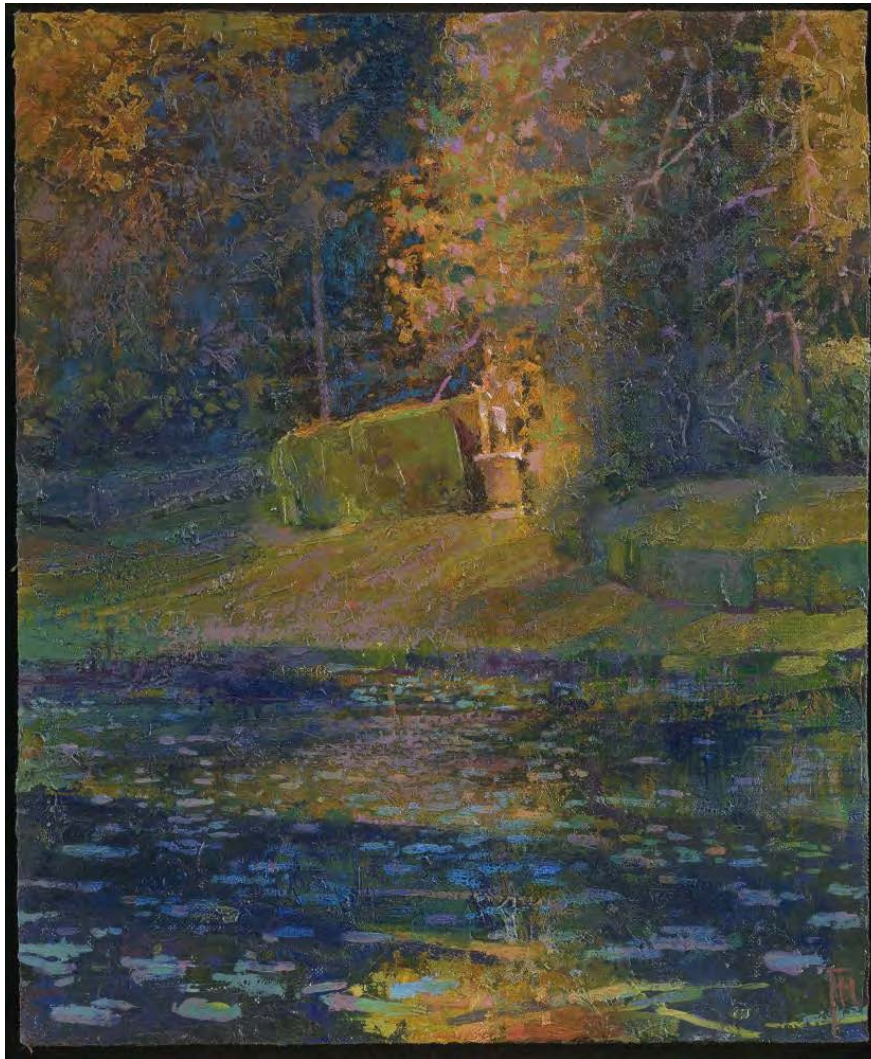

John Martin Gallery

Francis Hamel
54. The Faun reflected in Autumn sunshine , 2020
Oil on panel, 9 ³/₄ x 7 ⁷/₈ ins (25 x 20 cms)
£3,750.00 + vat