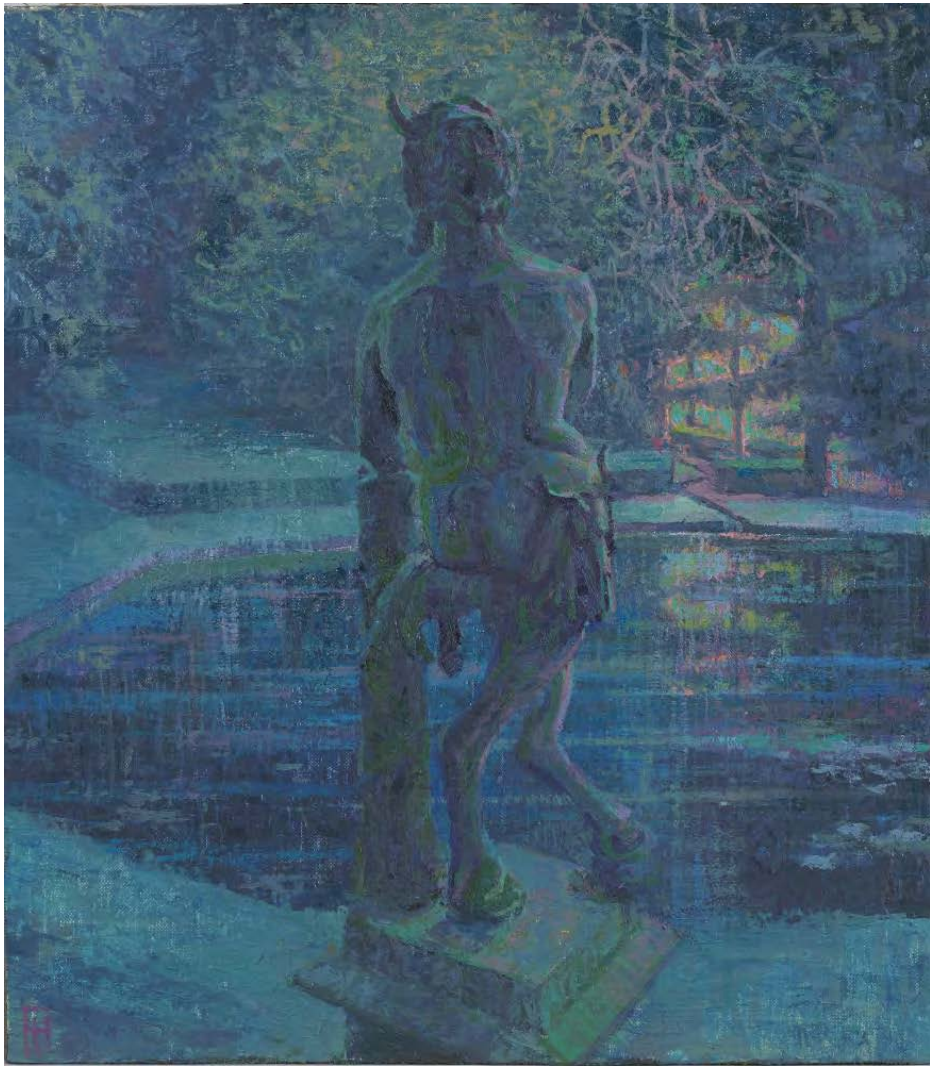

£3,750.00 + vat

John Martin Gallery

John Martin Gallery

Francis Hamel

40. Pan, 2020

Oil on panel, 13 ³/₈ x 11 ³/₄ ins (34 x 30 cms)

£5,000.00 + vat

Francis Hamel
41. Pan Looking at Venus (sketch), 2021
Oil on panel
£3,400.00 + vat