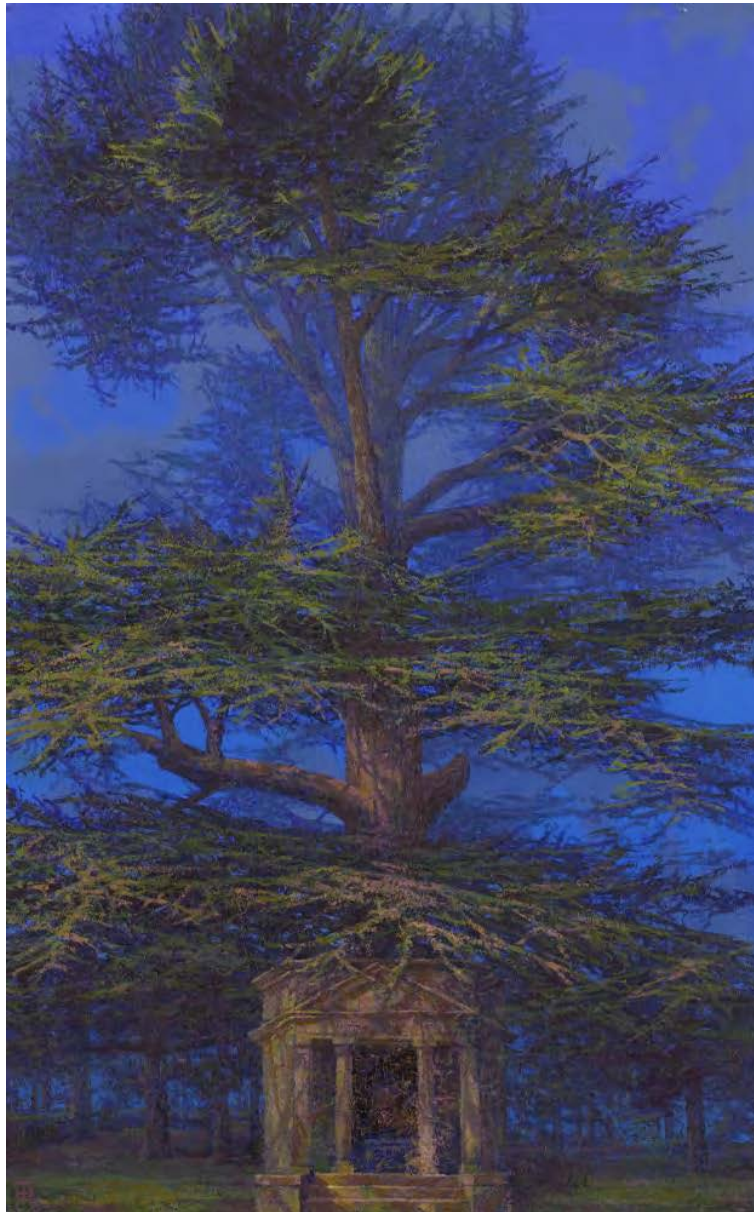

John Martin Gallery

Francis Hamel

77. *The Echo House and the Great Cedar*

Oil on linen, 31 1/2 x 19 1/4 ins (80 x 49 cms)

£0.00 + vat