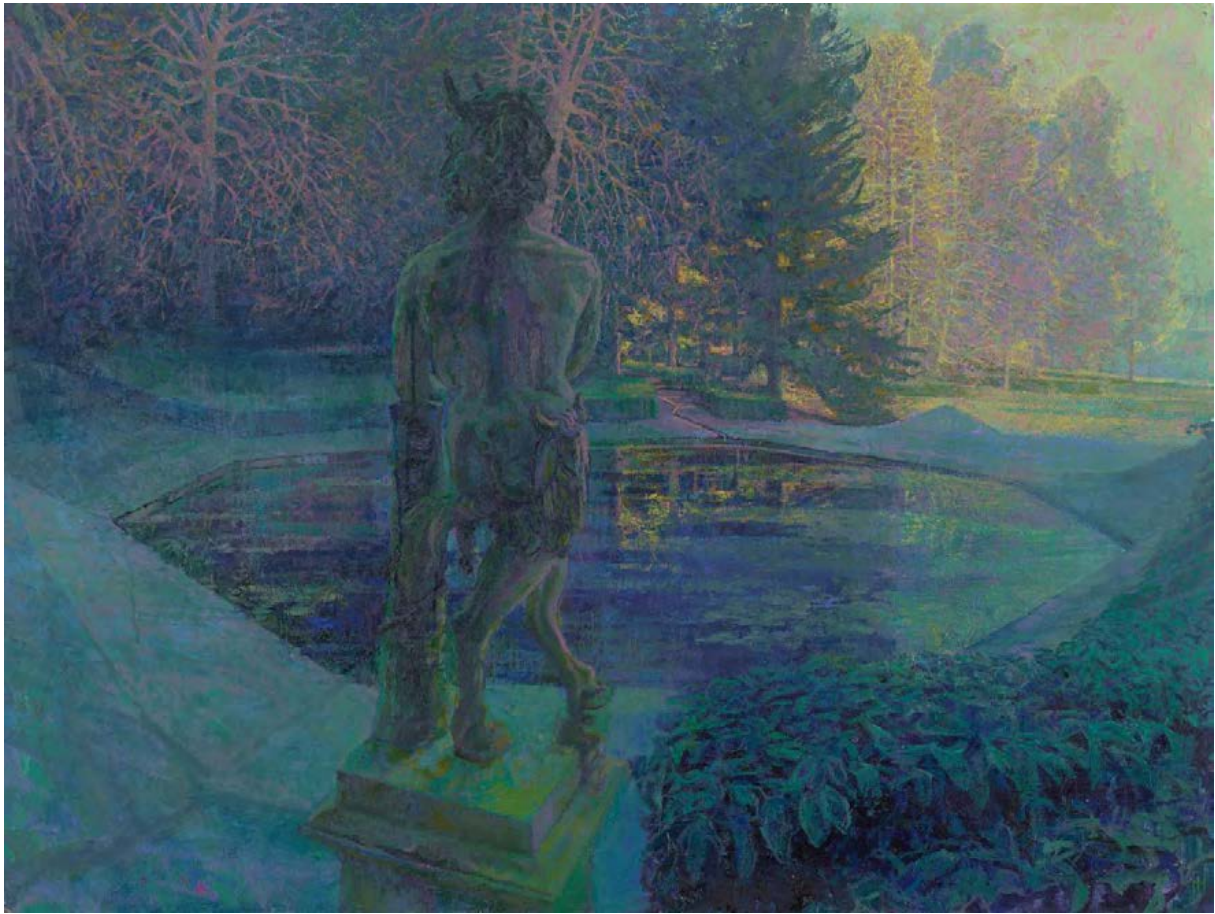

Francis Hamel

58. The Octagonal Pond with Pan, 2021

Oil on panel, 29 ⁷/₈ x 40 ¹/₈ ins (76 x 102 cms)

£15,000.00 + vat

John Martin Gallery