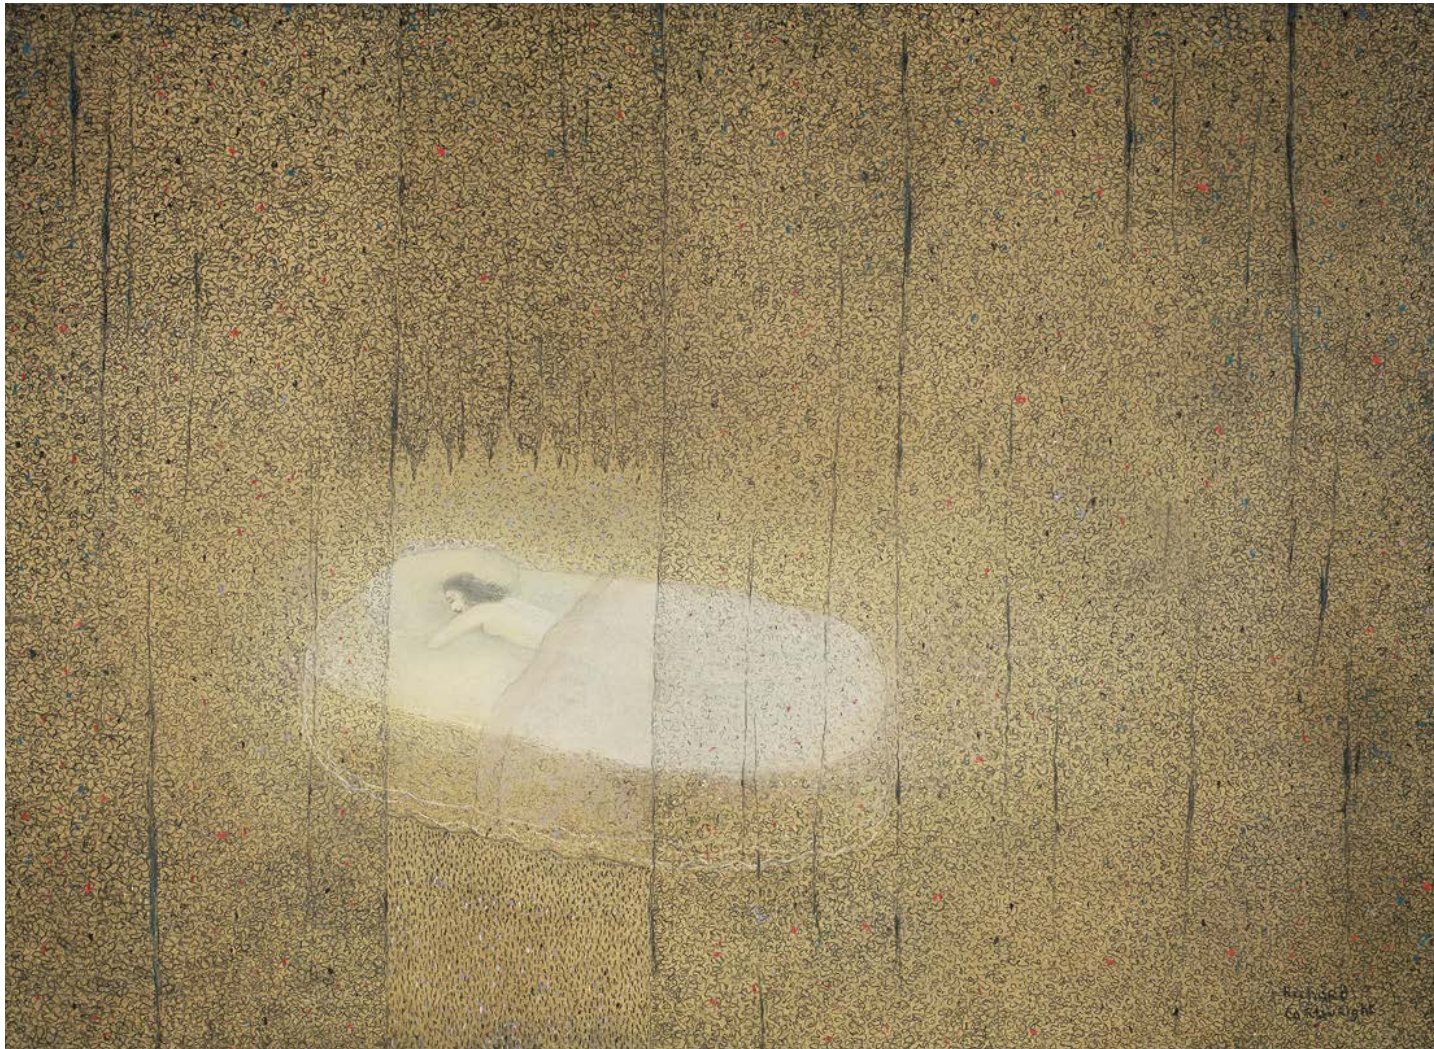

*The Blue Bathrobe*, oil, 17 x 12 inches, 43 x 30.5 cms

*Visiting a Tropical Island*, pastel, 14 x 29 inches, 35.5 x 73.5 cms

*The Golden Bedchamber (Louise)*, pastel, 30 x 40 inches, 76 x 101.5 cms

*Bouquet of Euphorbia*, pastel, 15 x 12 inches, 38 x 30.5 cms