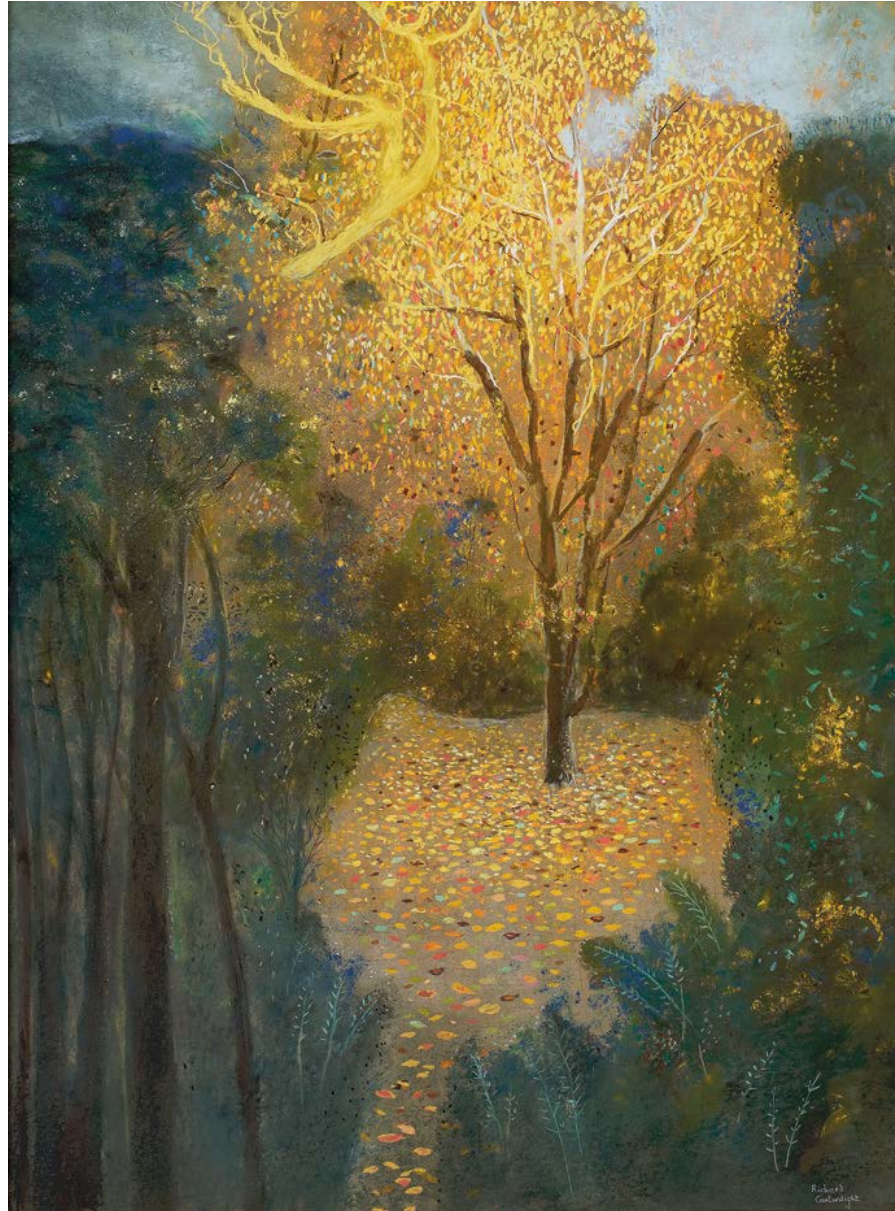

*The Golden Kite*, pastel, 30 x 40 inches, 76 x 101.5 cms

*Tender Evening By the Seaside*, pastel, 30 x 40 inches, 76 x 101.5 cms

*Marooned*, oil on panel, 14 x 14 inches, 35.5 x 35.5 cms

*The Delivery Van on Woodland Road*, oil, 12 x 17 inches, 76 x 101.5 cms

*The Flower Garden*, pastel, 40 x 60 inches, 101.5 x 152.5 cms

*Watching the Ocean*, pastel, 30 x 40 inches, 76 x 101.5 cms

*Salmon Swimming Past Abbey*, pastel, 16 x 21 inches, 40.5 x 53.5 cms

*The Salmon River*, pastel, 24 x 30 inches, 61 x 76 cms

*The Garden In Autumn*, pastel, 40 x 30 inches, 101.5 x 76 cms

*The Long Black Veil (She Walks These Hills)*, oil, 12 x 17 inches, 30.5 x 43 cms

*Church Beneath The Black Mountain*, oil, 14 x 14 inches, 35.5 x 35.5 cms