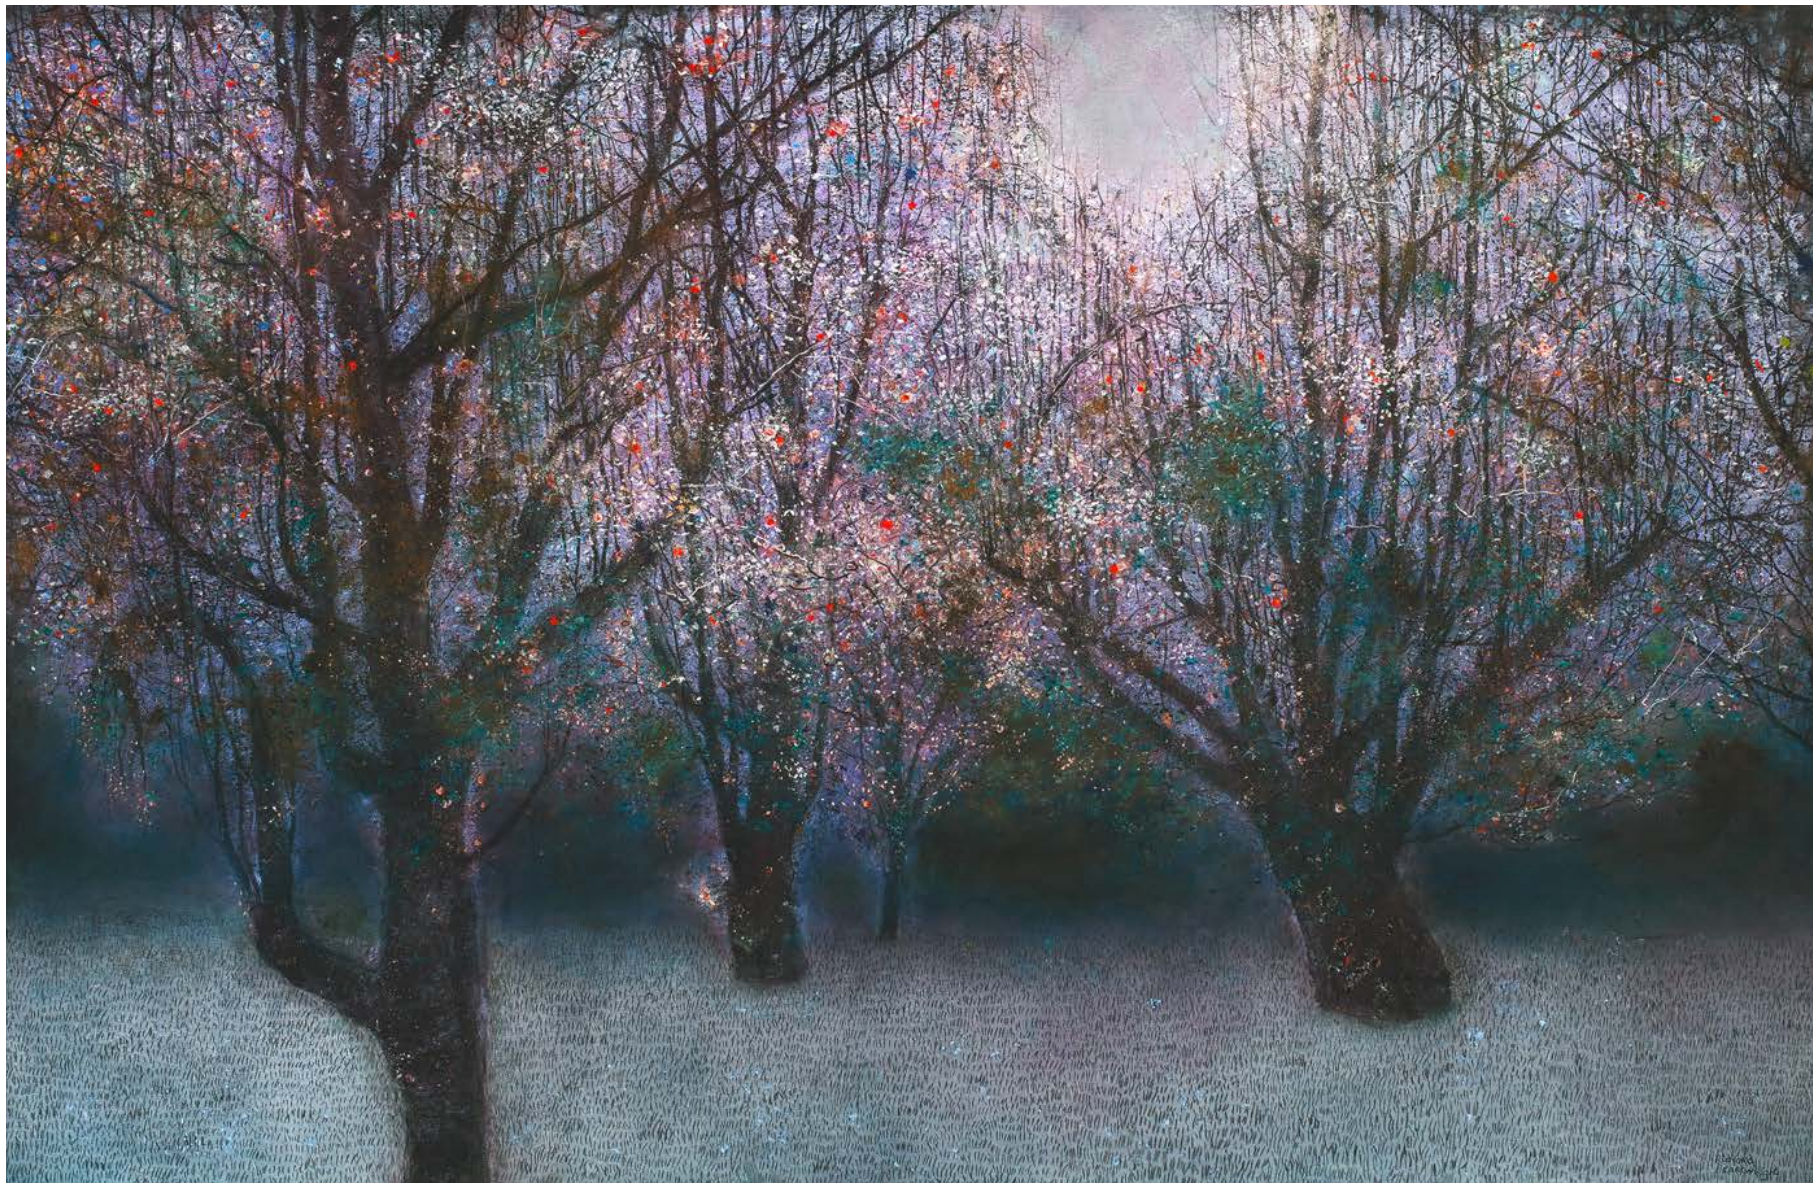

*The Blue Bathrobe*, oil, 17 x 12 inches, 43 x 30.5 cms

*Visiting a Tropical Island*, pastel, 14 x 29 inches, 35.5 x 73.5 cms

*The Golden Bedchamber (Louise)*, pastel, 30 x 40 inches, 76 x 101.5 cms

*Bouquet of Euphorbia*, pastel, 15 x 12 inches, 38 x 30.5 cms