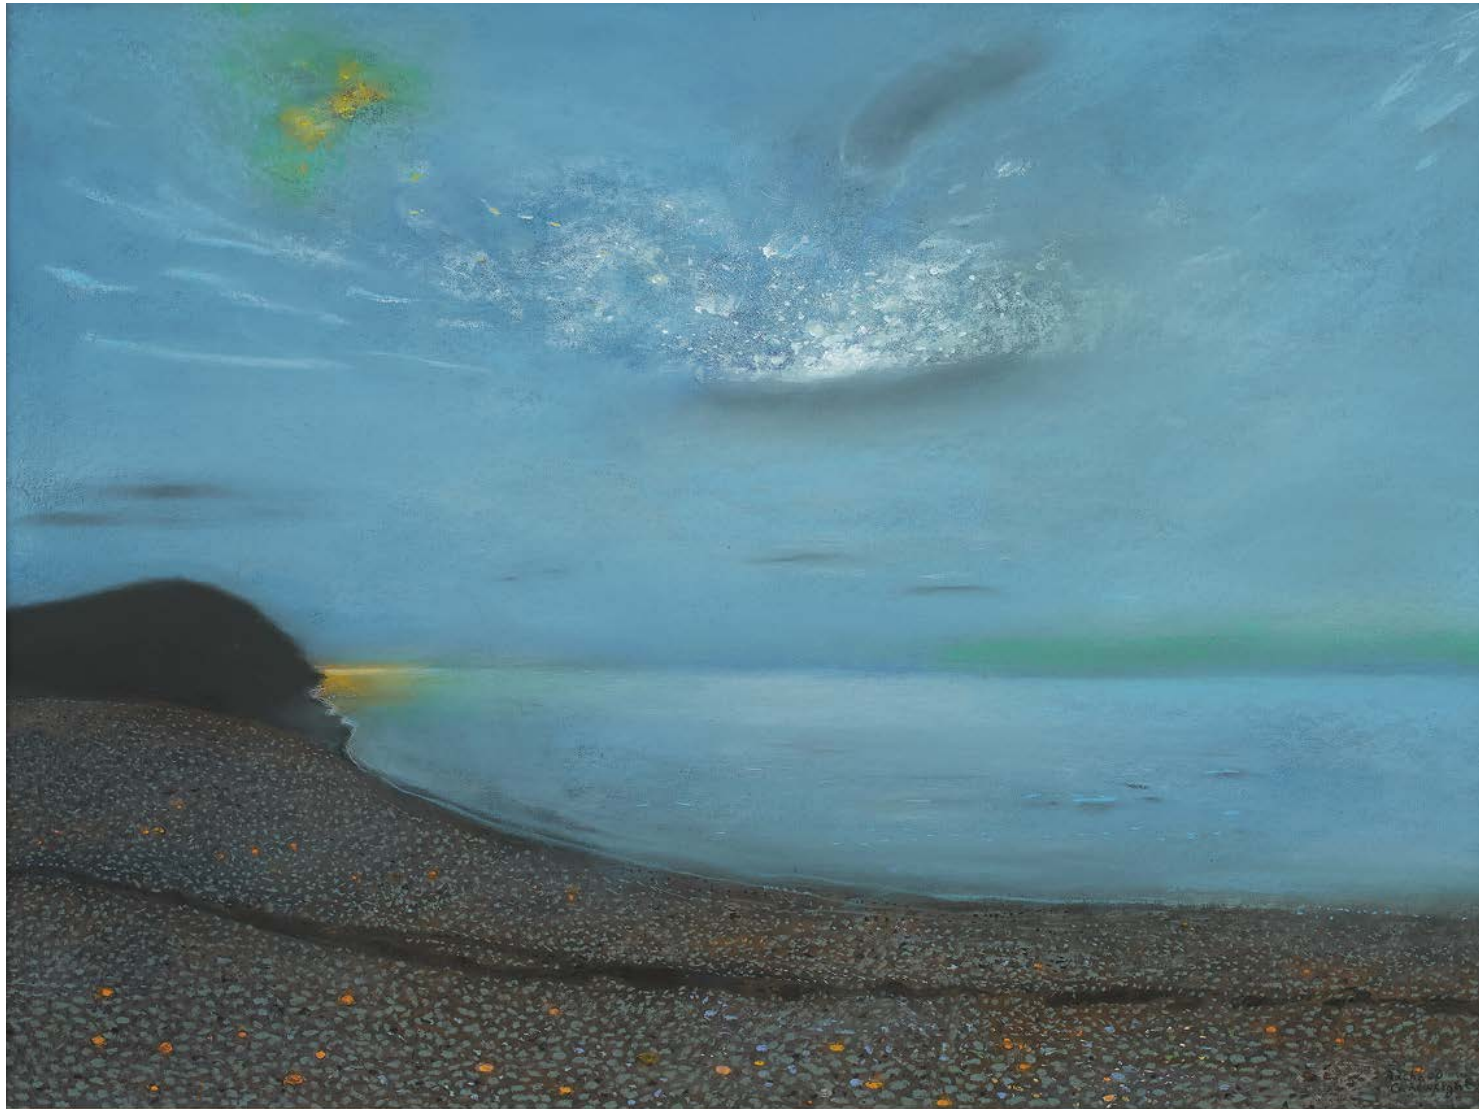

*The Golden Kite*, pastel, 30 x 40 inches, 76 x 101.5 cms

*Tender Evening By the Seaside*, pastel, 30 x 40 inches, 76 x 101.5 cms

*Marooned*, oil on panel, 14 x 14 inches, 35.5 x 35.5 cms

*The Delivery Van on Woodland Road*, oil, 12 x 17 inches, 76 x 101.5 cms