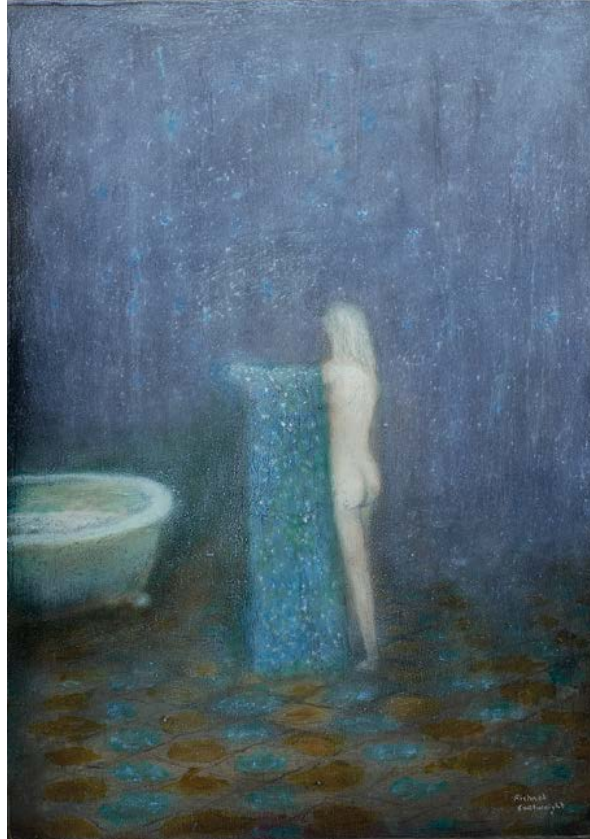

*The Golden Kite*, pastel, 30 x 40 inches, 76 x 101.5 cms

*Tender Evening By the Seaside*, pastel, 30 x 40 inches, 76 x 101.5 cms

*Marooned*, oil on panel, 14 x 14 inches, 35.5 x 35.5 cms

*The Delivery Van on Woodland Road*, oil, 12 x 17 inches, 76 x 101.5 cms

*Dying Light, Bristol Channel*, pastel, 35 x 48 inches, 90 x 122 cms

*The Frosty Garden*, pastel, 15 x 20 inches, 38 x 51 cms

*Evening Stroll by Torchlight*, pastel, 16 x 13 inches, 40.5 x 33 cms

*Fishing in Iceland*, oil, 11 x 16 inches, 28 x 40 cms

*Sitting in the Park*, pastel, 35 x 35 inches, 90 x 90 cms

*The Roadside Church*, oil, 8 x 16 inches, 20 x 40 cms

*Trees, December Mist*, pastel, 40 x 30 inches, 101.5 x 76 cms

*Big Skies Over the Bristol Channel*, pastel, 40 x 60 inches, 101.5 x 152.5 cms

*The Blue Bathrobe*, oil, 17 x 12 inches, 43 x 30.5 cms

*Visiting a Tropical Island*, pastel, 14 x 29 inches, 35.5 x 73.5 cms

*The Golden Bedchamber (Louise)*, pastel, 30 x 40 inches, 76 x 101.5 cms

*Bouquet of Euphorbia*, pastel, 15 x 12 inches, 38 x 30.5 cms